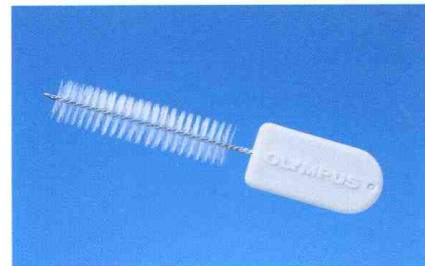

BW-201B/T.B set

Channel Cleaning Brush and Channel-Opening Cleaning Brush

This set contains both the Single Use channel cleaning brush and the Single Use channel-opening cleaning brush.
One of each per pack — 50 packs per box.

MAJ-1339

Single Use Channel-Opening Cleaning Brush

Specifically designed for cleaning scope channel ports. Single Use only.
Individually packed — 50 packs per box.

Specifications, design and accessories are subject to change without any notice or obligation on the part of the manufacturer.