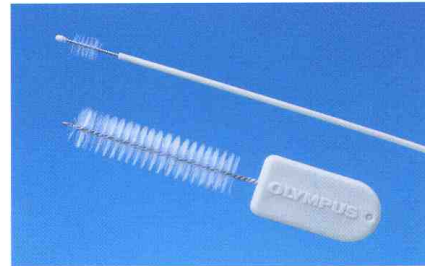

Specifications

	BW-201B	BW-201T
Compatible Channel Diameter	2~3.2mm	2~4.2mm
Working Length	950mm	2200mm

BW-201B/T.A set

Single Use Channel Cleaning Brush

Designed for one-time use, this brush is ideal for cleaning out suction channels in compatible Olympus endoscopes and openings in compatible Endo-Therapy accessories.
Individually packed — 50 packs per box.

BW-201B/T.B set

Channel Cleaning Brush and Channel-Opening Cleaning Brush

This set contains both the Single Use channel cleaning brush and the Single Use channel-opening cleaning brush.
One of each per pack — 50 packs per box.

MAJ-1339

Single Use Channel-Opening Cleaning Brush

Specifically designed for cleaning scope channel ports. Single Use only.
Individually packed — 50 packs per box.

Specifications, design and accessories are subject to change without any notice or obligation on the part of the manufacturer.